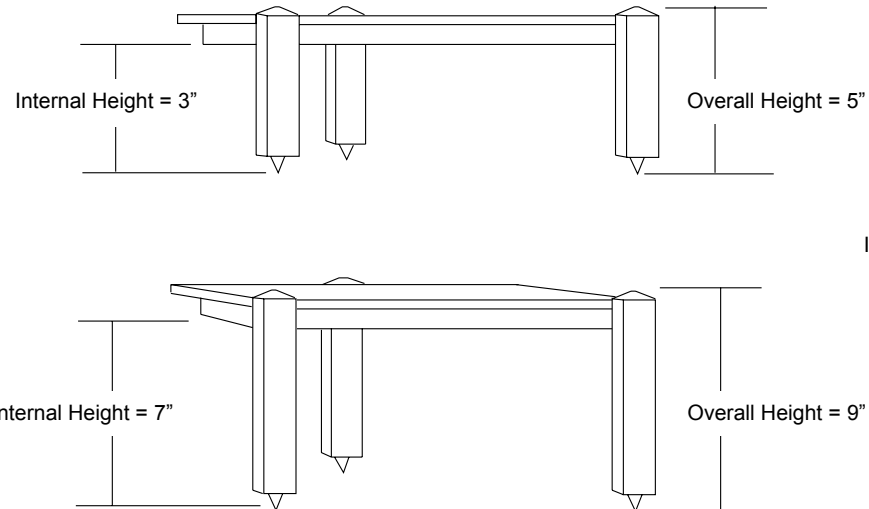

Lovan Sovereign Hi-Fi

DIMENSIONS

Weight Capacity: 250 lbs/shelf