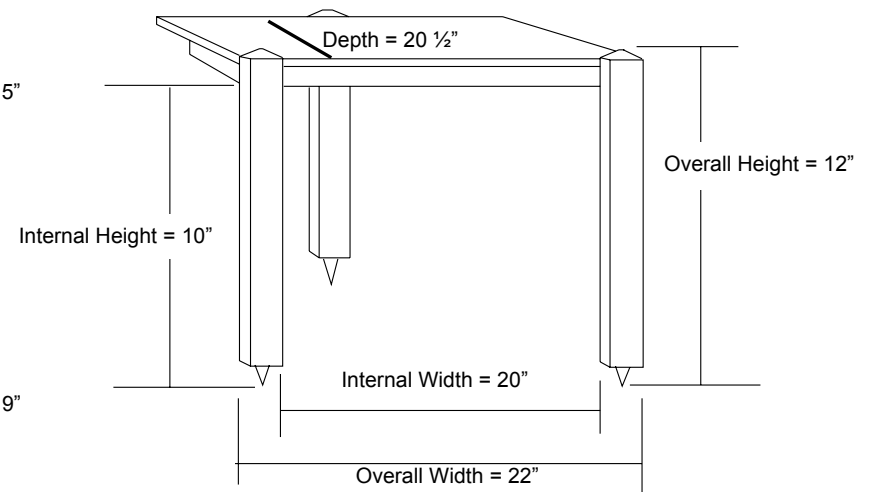

Lovan Sovereign Hi-Fi

DIMENSIONS

Weight Capacity: 250 lbs/shelf