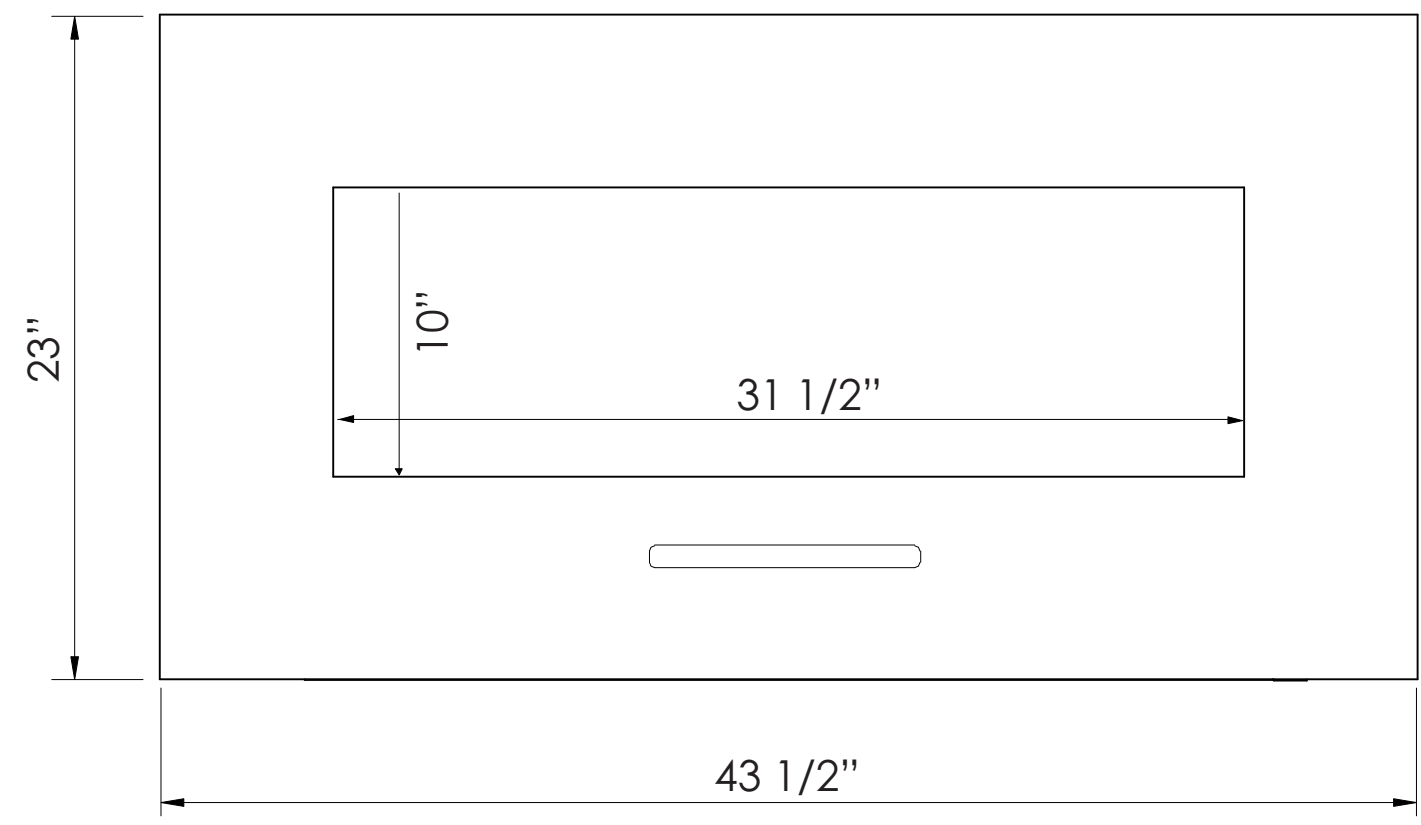

TECHNICAL SPECIFICATIONS

VOLTS		120
AMPS		12.5
WATTS		1500
HEATER	HIGH	1500 watts
	LOW	750 watts
NO HEATER		22 watts
LAMPS	QUANTITY	LED
	WATTS	
	TOTAL WATTS	22 watts
ROTOR MOTOR		1 at 5 watts
HEIGHT, WIDTH, DEPTH		19 7/8 x 33 1/2 x 6 1/8"
GLASS VIEWING OPENING		31 1/2 x 10
GLASS SIZE		43 1/2 x 23
SHIPPING SIZE		47 1/4 x 9 1/8 x 25 1/4
SHIPPING WEIGHT		63.1 lbs
	UNIT	
GLASS FRONT		Included
PLUG LOCATION		Left Side
CORD LENGTH		76"
APPROX. HEATING AREA		400 sq ft

SERIES WM-BI	MODEL WM-FM-34-4423-BG		REV 1
SCALE 1" = 1'-0"	DATE: 12/15/2015		SHEET 1 OF 1