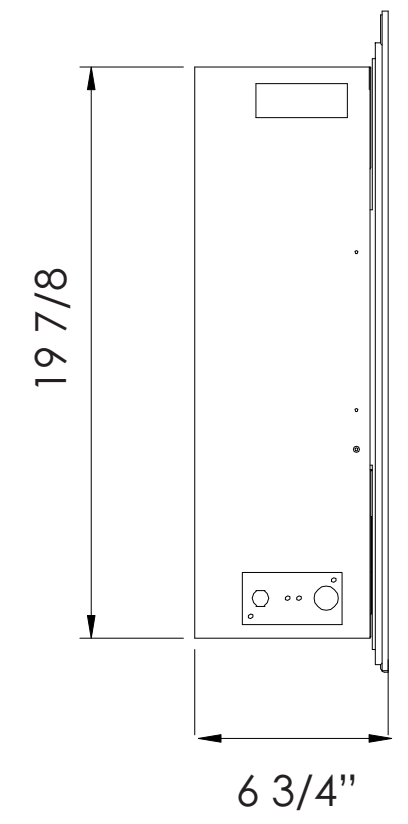

TECHNICAL SPECIFICATIONS

VOLTS		120
AMPS		12.5
WATTS		1500
HEATER	HIGH	1500 watts
	LOW	750 watts
NO HEATER		22 watts
LAMPS	QUANTITY	LED
	WATTS	
	TOTAL WATTS	22 watts
ROTOR MOTOR		1 at 5 watts
HEIGHT, WIDTH, DEPTH		19 7/8 x 33 1/2 x 6 1/8"
GLASS VIEWING OPENING		31 1/2 x 10
GLASS SIZE		43 1/2 x 23
SHIPPING SIZE		47 1/4 x 9 1/8 x 25 1/4
SHIPPING WEIGHT		63.1 lbs
	UNIT	
GLASS FRONT		Included
PLUG LOCATION		Left Side
CORD LENGTH		76"
APPROX. HEATING AREA		400 sq ft

SERIES WM-BI	MODEL WM-FM-34-4423-BG		REV 1
SCALE 1" = 1'-0"	DATE: 12/15/2015		SHEET 1 OF 1