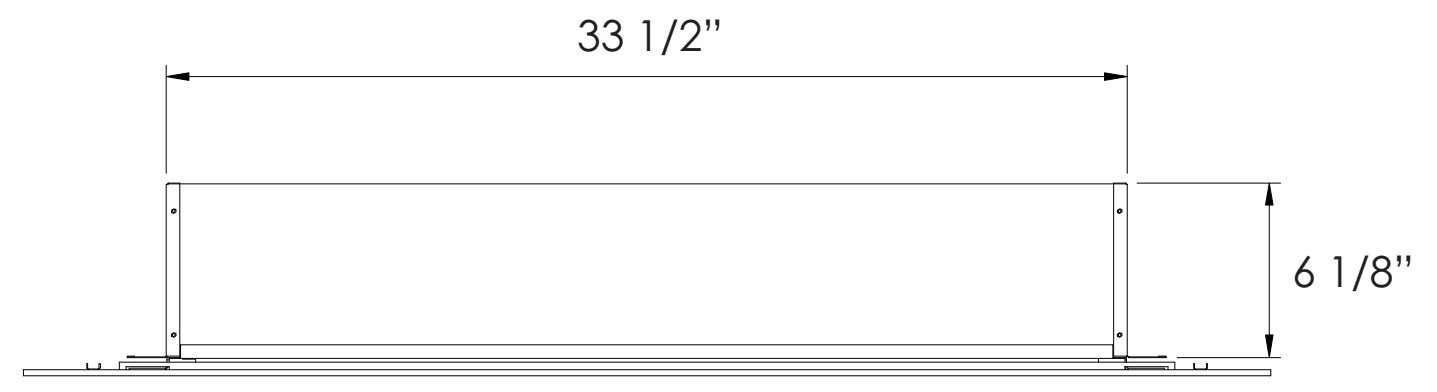

TECHNICAL SPECIFICATIONS

VOLTS		120
AMPS		12.5
WATTS		1500
HEATER	HIGH	1500 watts
	LOW	750 watts
NO HEATER		22 watts
LAMPS	QUANTITY	LED
	WATTS	
	TOTAL WATTS	22 watts
ROTOR MOTOR		1 at 5 watts
HEIGHT, WIDTH, DEPTH		19 7/8 x 33 1/2 x 6 1/8"
GLASS VIEWING OPENING		31 1/2 x 10
GLASS SIZE		43 1/2 x 23
SHIPPING SIZE		47 1/4 x 9 1/8 x 25 1/4
SHIPPING WEIGHT		63.1 lbs
	UNIT	
GLASS FRONT		Included
PLUG LOCATION		Left Side
CORD LENGTH		76"
APPROX. HEATING AREA		400 sq ft

SERIES WM-BI	MODEL WM-FM-34-4423-BG		REV 1
SCALE 1" = 1'-0"	DATE: 12/15/2015		SHEET 1 OF 1