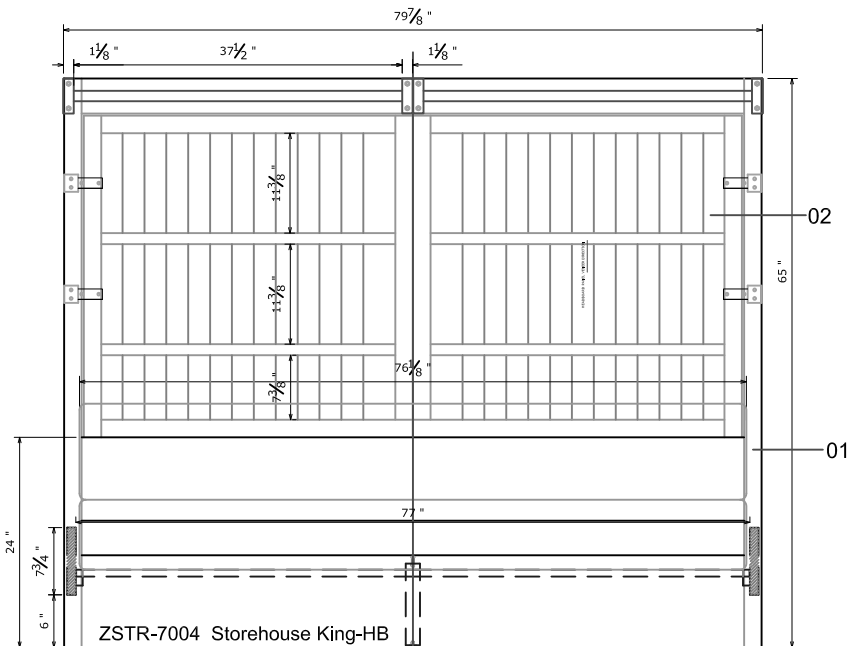

# Storehouse King Bed PRODUCT SHEET-1

SKU#	DESCRIPTION	PRODUCT DIMENSIONS			CU.FT.
		W	D	H	
ZSTR-7004	Storehouse King-HB	79.875"	2.125"	65"	
ZSTR-7005	Storehouse King-FB and Slats	79.875"	2.125"	24"	
ZSTR-7011	Storehouse Cal King Rails	86"	7.75"	3"	

MATERIALS LIST	
NO.	DESCRIPTION
01	solid wood
02	MDF with brich veneer
03	PB with brich veneer

ZSTR-7005 Storehouse King-FB and Slats

ZSTR-7004 Storehouse King-HB

ZSTR-7011 Storehouse Cal King Rails

# Storehouse Queen bed PRODUCT SHEET-2

SKU#	DESCRIPTION	PRODUCT DIMENSIONS			CU.FT.
		W	D	H	
ZSTR-7001	Storehouse Queen-HB	63.875"	2.125"	65"	
ZSTR-7002	Storehouse Queen-FB and Slats	63.875"	2.125"	24"	
ZSTR-7003	Storehouse Queen/King Rails	81.25"	7.75"	1"	

# Storehouse Bedroom PRODUCT SHEET-3

SKU#	DESCRIPTION	PRODUCT DIMENSIONS			CU.FT.
		W	D	H	
ZSTR-7013	Storehouse Dresser	65"	20"	40"	
ZSTR-7014	Storehouse Mirror	43.125"	2.125"	36"	
ZSTR-7015	Storehouse Nightstand	26"	18"	28"	
ZSTR-7016	Storehouse Chest	41.875"	17.5"	58"	