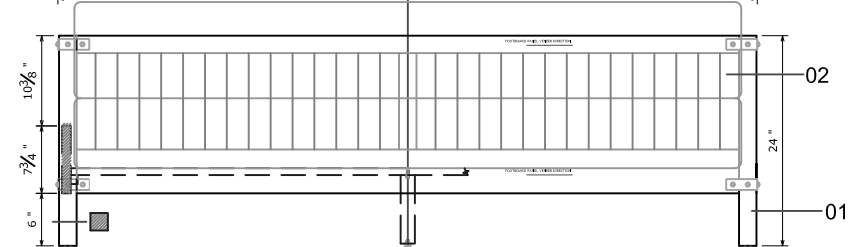

Storehouse King Bed PRODUCT SHEET-1

SKU#	DESCRIPTION	PRODUCT DIMENSIONS			CU.FT.
		W	D	H	
ZSTR-7004	Storehouse King-HB	79.875"	2.125"	65"	
ZSTR-7005	Storehouse King-FB and Slats	79.875"	2.125"	24"	
ZSTR-7011	Storehouse Cal King Rails	86"	7.75"	3"	

MATERIALS LIST	
NO.	DESCRIPTION
01	solid wood
02	MDF with brich veneer
03	PB with brich veneer

ZSTR-7005 Storehouse King-FB and Slats