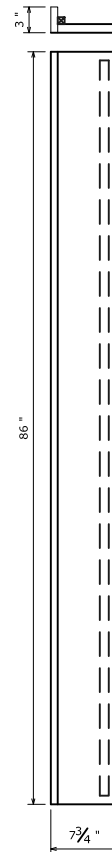

# Storehouse King Bed PRODUCT SHEET-1

SKU#	DESCRIPTION	PRODUCT DIMENSIONS			CU.FT.
		W	D	H	
ZSTR-7004	Storehouse King-HB	79.875"	2.125"	65"	
ZSTR-7005	Storehouse King-FB and Slats	79.875"	2.125"	24"	
ZSTR-7011	Storehouse Cal King Rails	86"	7.75"	3"	

MATERIALS LIST	
NO.	DESCRIPTION
01	solid wood
02	MDF with brich veneer
03	PB with brich veneer

ZSTR-7005 Storehouse King-FB and Slats

ZSTR-7004 Storehouse King-HB

ZSTR-7011 Storehouse Cal King Rails

# Storehouse Queen bed PRODUCT SHEET-2

SKU#	DESCRIPTION	PRODUCT DIMENSIONS			CU.FT.
		W	D	H	
ZSTR-7001	Storehouse Queen-HB	63.875"	2.125"	65"	
ZSTR-7002	Storehouse Queen-FB and Slats	63.875"	2.125"	24"	
ZSTR-7003	Storehouse Queen/King Rails	81.25"	7.75"	1"	

MATERIALS LIST	
NO.	DESCRIPTION
01	solid wood
02	MDF with brich veneer
03	PB with brich veneer

ZSTR-7002 Storehouse Queen-FB and Slats

ZSTR-7003 Storehouse Queen/King Rails

ZSTR-7001 Storehouse Queen-HB