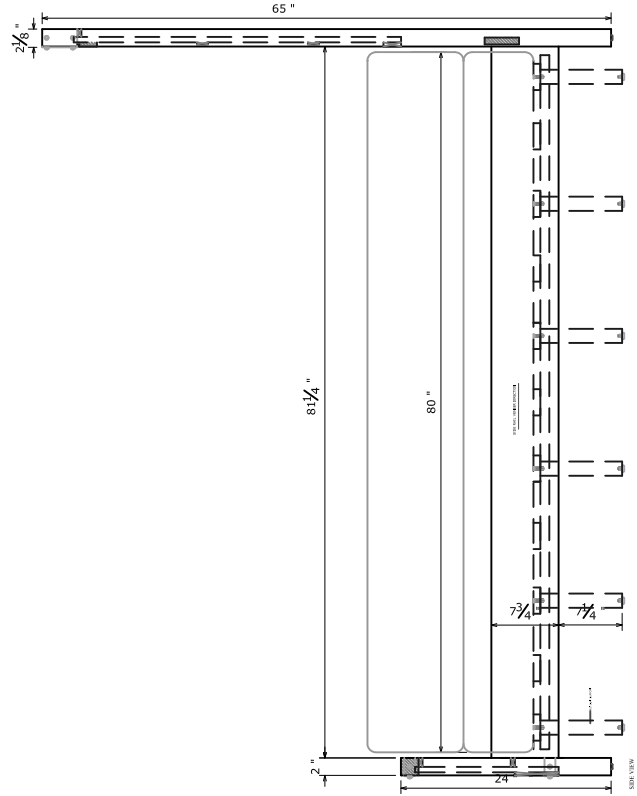

# Storehouse King Bed PRODUCT SHEET-1

SKU#	DESCRIPTION	PRODUCT DIMENSIONS			CU.FT.
		W	D	H	
ZSTR-7004	Storehouse King-HB	79.875"	2.125"	65"	
ZSTR-7005	Storehouse King-FB and Slats	79.875"	2.125"	24"	
ZSTR-7011	Storehouse Cal King Rails	86"	7.75"	3"	

MATERIALS LIST	
NO.	DESCRIPTION
01	solid wood
02	MDF with brich veneer
03	PB with brich veneer

ZSTR-7005 Storehouse King-FB and Slats

ZSTR-7004 Storehouse King-HB

ZSTR-7011 Storehouse Cal King Rails

# Storehouse Queen bed PRODUCT SHEET-2

SKU#	DESCRIPTION	PRODUCT DIMENSIONS			CU.FT.
		W	D	H	
ZSTR-7001	Storehouse Queen-HB	63.875"	2.125"	65"	
ZSTR-7002	Storehouse Queen-FB and Slats	63.875"	2.125"	24"	
ZSTR-7003	Storehouse Queen/King Rails	81.25"	7.75"	1"	

# Storehouse Bedroom PRODUCT SHEET-3

SKU#	DESCRIPTION	PRODUCT DIMENSIONS			CU.FT.
		W	D	H	
ZSTR-7013	Storehouse Dresser	65"	20"	40"	
ZSTR-7014	Storehouse Mirror	43.125"	2.125"	36"	
ZSTR-7015	Storehouse Nightstand	26"	18"	28"	
ZSTR-7016	Storehouse Chest	41.875"	17.5"	58"	