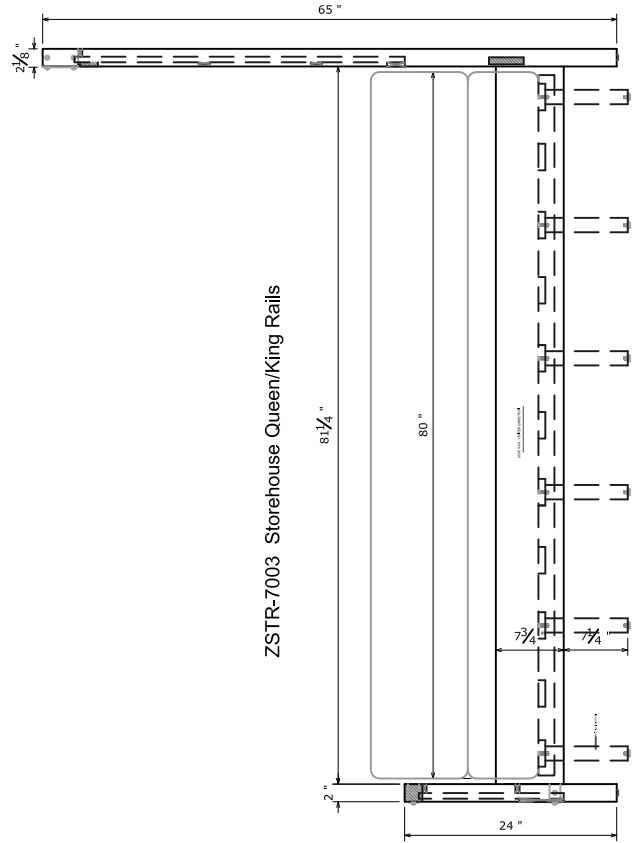

ZSTR-7003 Storehouse Queen/King Rails