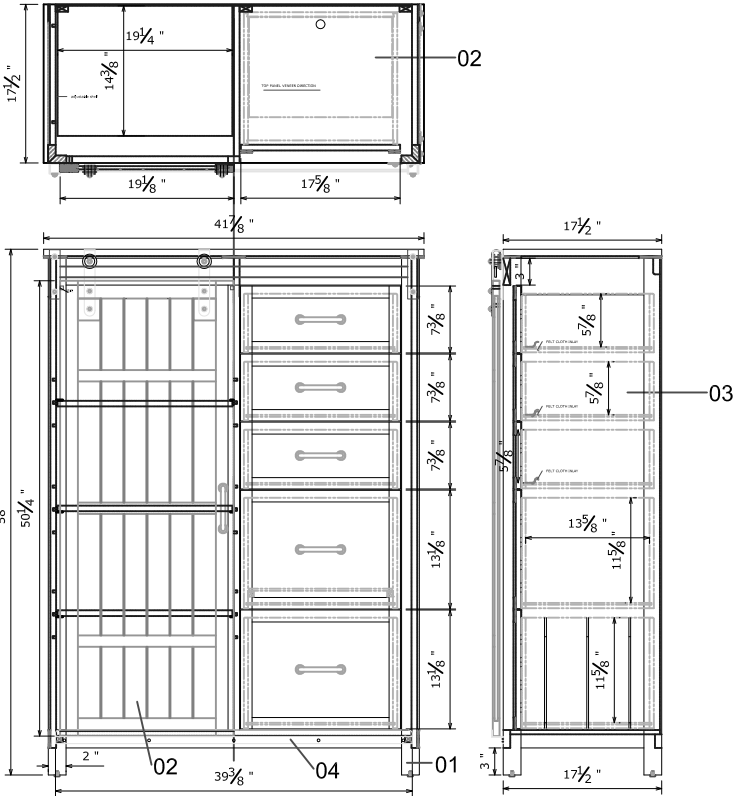

Storehouse Bedroom PRODUCT SHEET-3

SKU#	DESCRIPTION	PRODUCT DIMENSIONS			CU.FT.
		W	D	H	
ZSTR-7013	Storehouse Dresser	65"	20"	40"	
ZSTR-7014	Storehouse Mirror	43.125"	2.125"	36"	
ZSTR-7015	Storehouse Nightstand	26"	18"	28"	
ZSTR-7016	Storehouse Chest	41.875"	17.5"	58"	

MATERIALS LIST	
NO.	DESCRIPTION
01	solid wood
02	MDF with birch veneer
03	PB with birch veneer
04	Mirror

ZSTR-7016 Storehouse Chest