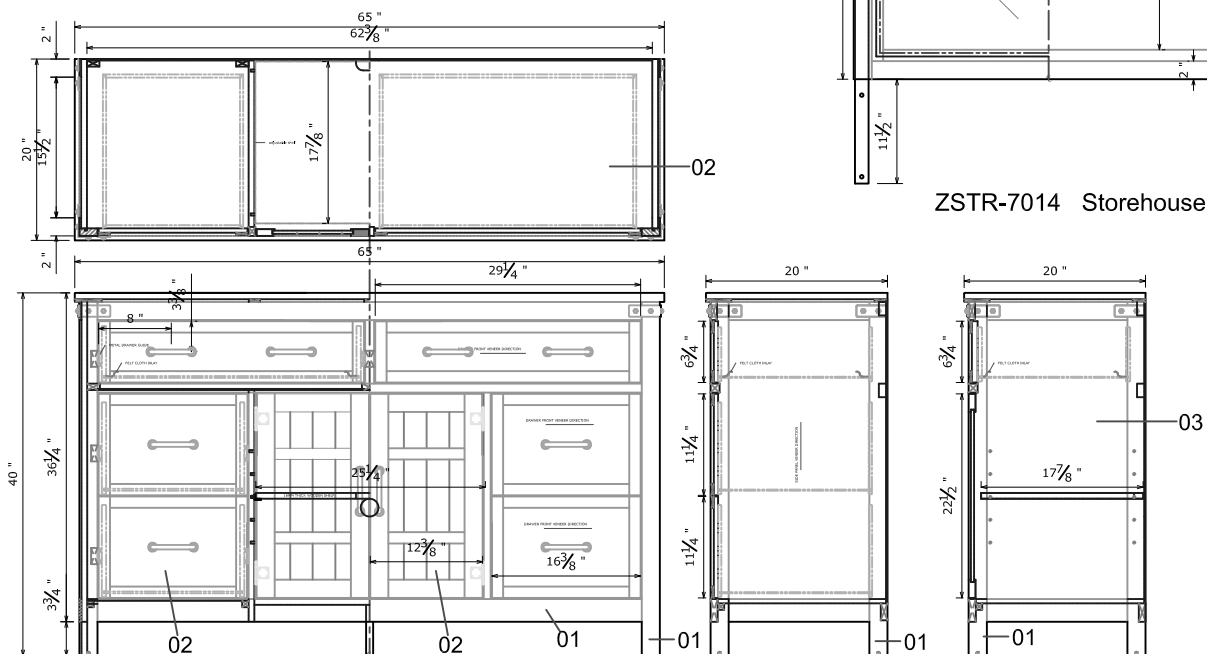

# Storehouse King Bed PRODUCT SHEET-1

SKU#	DESCRIPTION	PRODUCT DIMENSIONS			CU.FT.
		W	D	H	
ZSTR-7004	Storehouse King-HB	79.875"	2.125"	65"	
ZSTR-7005	Storehouse King-FB and Slats	79.875"	2.125"	24"	
ZSTR-7011	Storehouse Cal King Rails	86"	7.75"	3"	

# Storehouse Queen bed PRODUCT SHEET-2

SKU#	DESCRIPTION	PRODUCT DIMENSIONS			CU.FT.
		W	D	H	
ZSTR-7001	Storehouse Queen-HB	63.875"	2.125"	65"	
ZSTR-7002	Storehouse Queen-FB and Slats	63.875"	2.125"	24"	
ZSTR-7003	Storehouse Queen/King Rails	81.25"	7.75"	1"	

# Storehouse Bedroom PRODUCT SHEET-3

SKU#	DESCRIPTION	PRODUCT DIMENSIONS			CU.FT.
		W	D	H	
ZSTR-7013	Storehouse Dresser	65"	20"	40"	
ZSTR-7014	Storehouse Mirror	43.125"	2.125"	36"	
ZSTR-7015	Storehouse Nightstand	26"	18"	28"	
ZSTR-7016	Storehouse Chest	41.875"	17.5"	58"	

MATERIALS LIST	
NO.	DESCRIPTION
01	solid wood
02	MDF with birch veneer
03	PB with birch veneer
04	Mirror

ZSTR-7016 Storehouse Chest

ZSTR-7015 Storehouse Nightstand

ZSTR-7014 Storehouse Mirror

ZSTR-7013 Storehouse Dresser