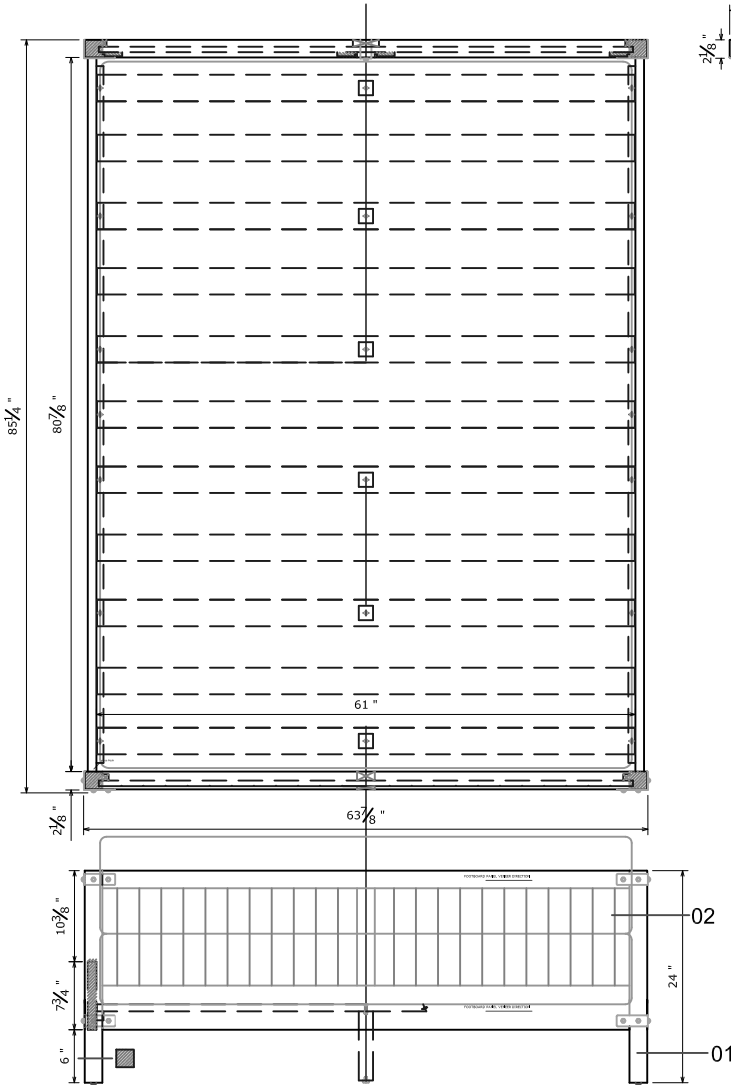

Storehouse Queen bed PRODUCT SHEET-2

SKU#	DESCRIPTION	PRODUCT DIMENSIONS			CU.FT.
		W	D	H	
ZSTR-7001	Storehouse Queen-HB	63.875"	2.125"	65"	
ZSTR-7002	Storehouse Queen-FB and Slats	63.875"	2.125"	24"	
ZSTR-7003	Storehouse Queen/King Rails	81.25"	7.75"	1"	

MATERIALS LIST	
NO.	DESCRIPTION
01	solid wood
02	MDF with brich veneer
03	PB with brich veneer

ZSTR-7002 Storehouse Queen-FB and Slats