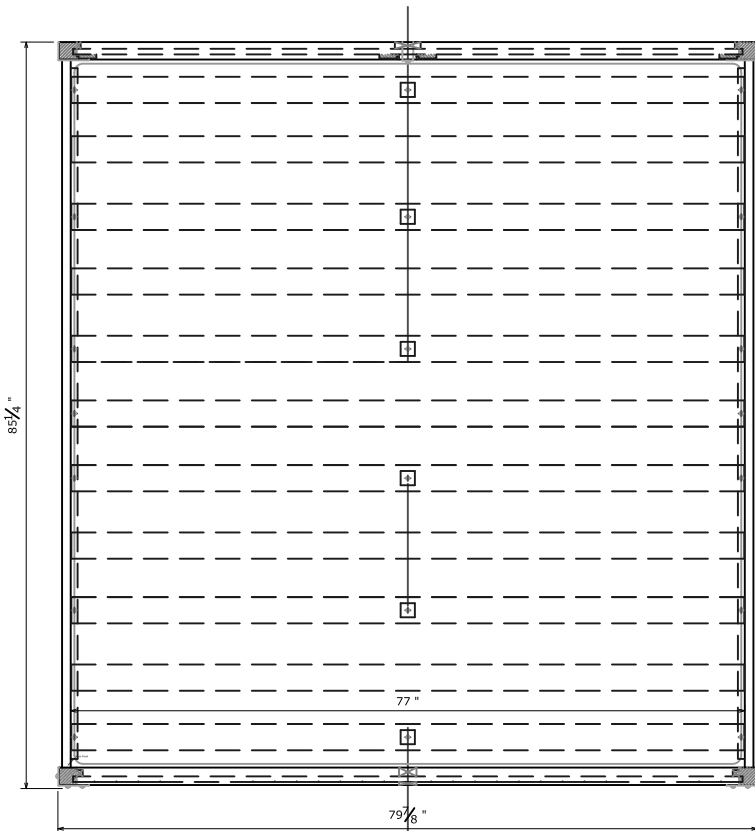

# Storehouse King Bed PRODUCT SHEET-1

SKU#	DESCRIPTION	PRODUCT DIMENSIONS			CU.FT.
		W	D	H	
ZSTR-7004	Storehouse King-HB	79.875"	2.125"	65"	
ZSTR-7005	Storehouse King-FB and Slats	79.875"	2.125"	24"	
ZSTR-7011	Storehouse Cal King Rails	86"	7.75"	3"	

MATERIALS LIST	
NO.	DESCRIPTION
01	solid wood
02	MDF with brich veneer
03	PB with brich veneer

ZSTR-7005 Storehouse King-FB and Slats

ZSTR-7004 Storehouse King-HB

ZSTR-7011 Storehouse Cal King Rails

# Storehouse Queen bed PRODUCT SHEET-2

SKU#	DESCRIPTION	PRODUCT DIMENSIONS			CU.FT.
		W	D	H	
ZSTR-7001	Storehouse Queen-HB	63.875"	2.125"	65"	
ZSTR-7002	Storehouse Queen-FB and Slats	63.875"	2.125"	24"	
ZSTR-7003	Storehouse Queen/King Rails	81.25"	7.75"	1"	

# Storehouse Bedroom PRODUCT SHEET-3

SKU#	DESCRIPTION	PRODUCT DIMENSIONS			CU.FT.
		W	D	H	
ZSTR-7013	Storehouse Dresser	65"	20"	40"	
ZSTR-7014	Storehouse Mirror	43.125"	2.125"	36"	
ZSTR-7015	Storehouse Nightstand	26"	18"	28"	
ZSTR-7016	Storehouse Chest	41.875"	17.5"	58"	